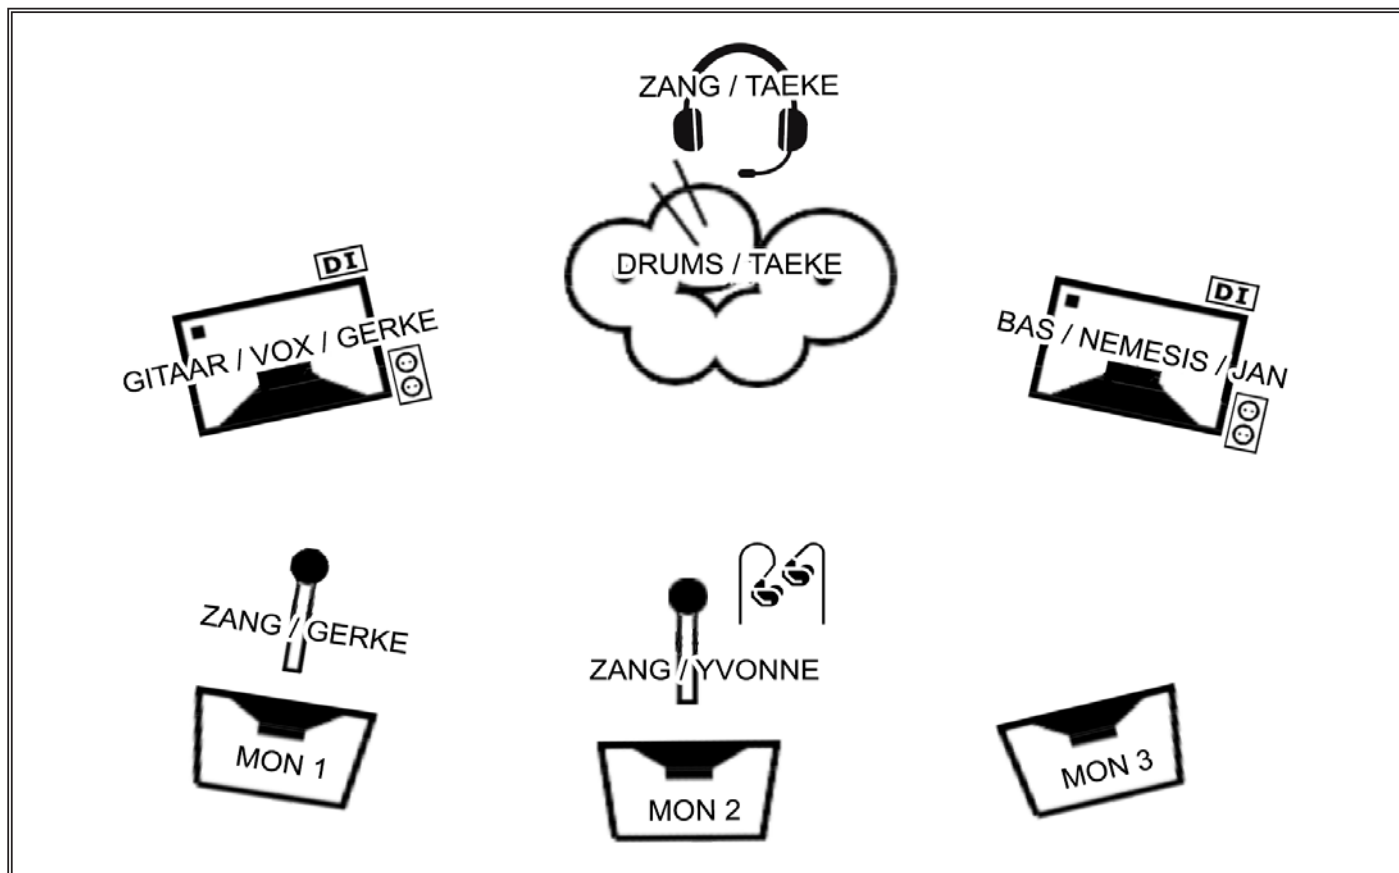

## Line-up:

Yvonne Lanser : Vocals  
Gerke Wispelwey : Guitars & vocals  
Jan Schilstra : Bass  
Taeke Strandstra : Drums & vocals

## Monitorgroepen :

1 Mix > Bas / Zang ++  
2 Mix > Zang ++  
3 Mix > Gitaar / Zang ++